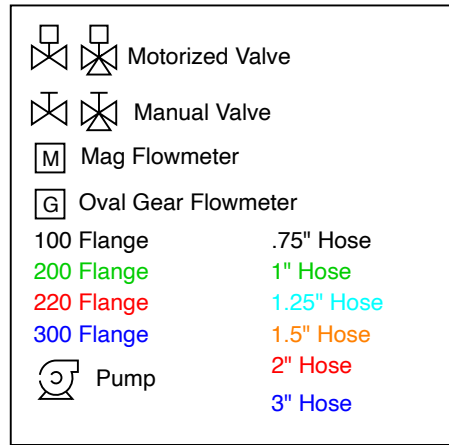

# Drone 3 Input Single Stack Plumbing Diagram

Diagram DR-2

Mixmate components are marked with the dashed box.